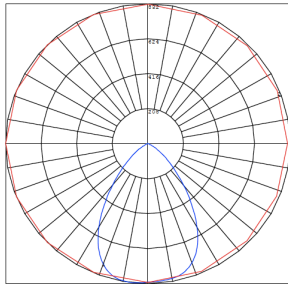

Photometrics: CRLC6-20W-MCTP-SA-D

BUG Rating: B1-U1-G0

20W 5000K, Area 25" x 25" Mounting Height: 9'