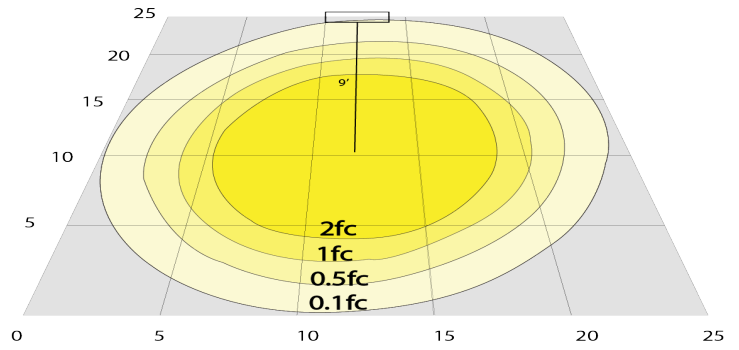

## Photometrics: CRLC6-20W-MCTP-SA-D

BUG Rating: B1-U1-G0

20W 5000K, Area 25" x 25" Mounting Height: 9'