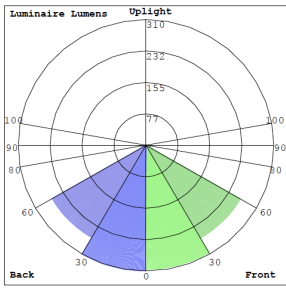

Photometrics: CRLC6-20W-MCTP-SA-D

BUG Rating: B1-U1-G0

20W 5000K, Area 25" x 25" Mounting Height: 9'